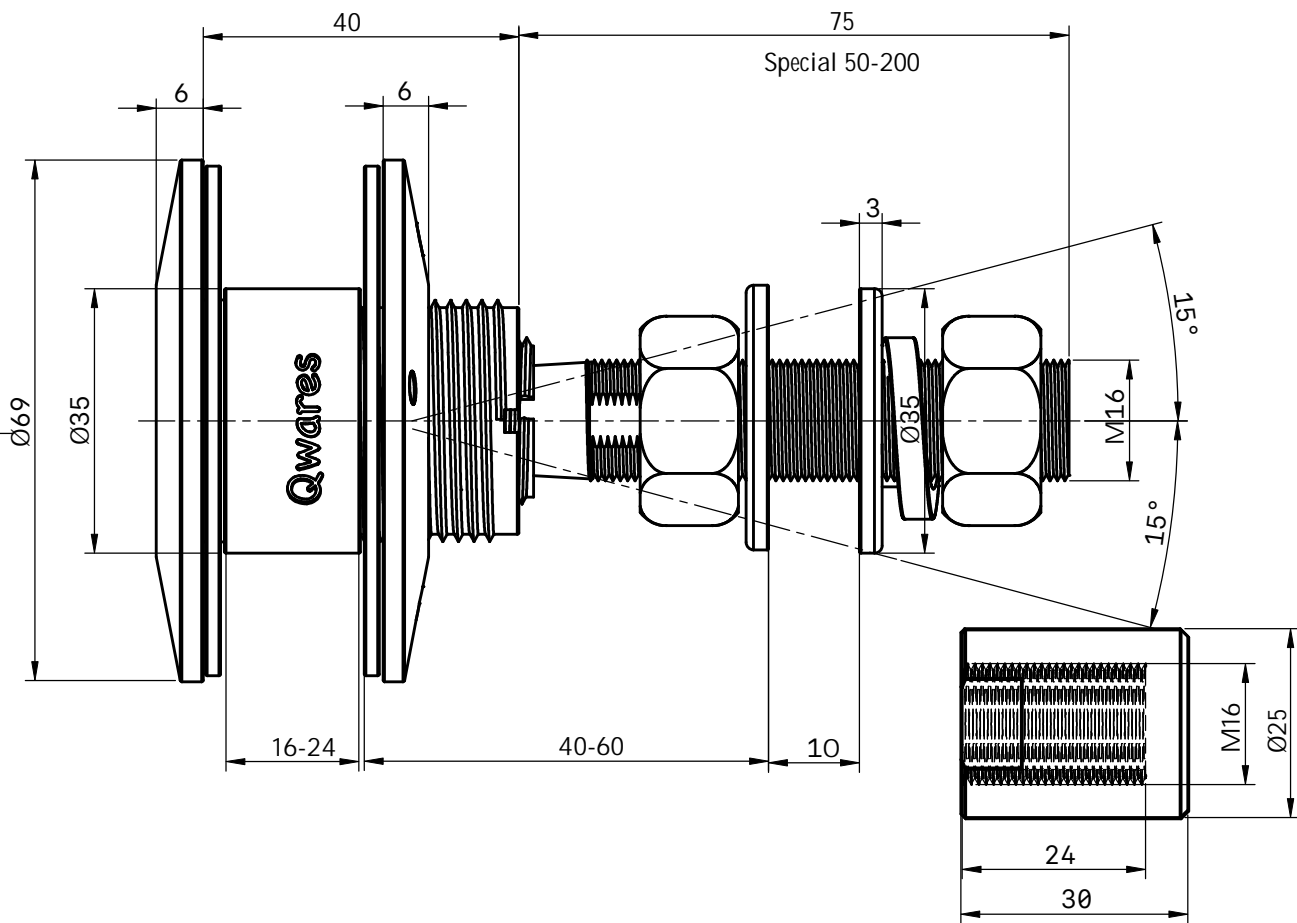

TITLE

Qwares R03 Ø69 Swivel Glass Attachment

Project

Glass Thickness

M16 Screw Length

FIRST ANGLE PROJECTION

MATERIAL

QTY