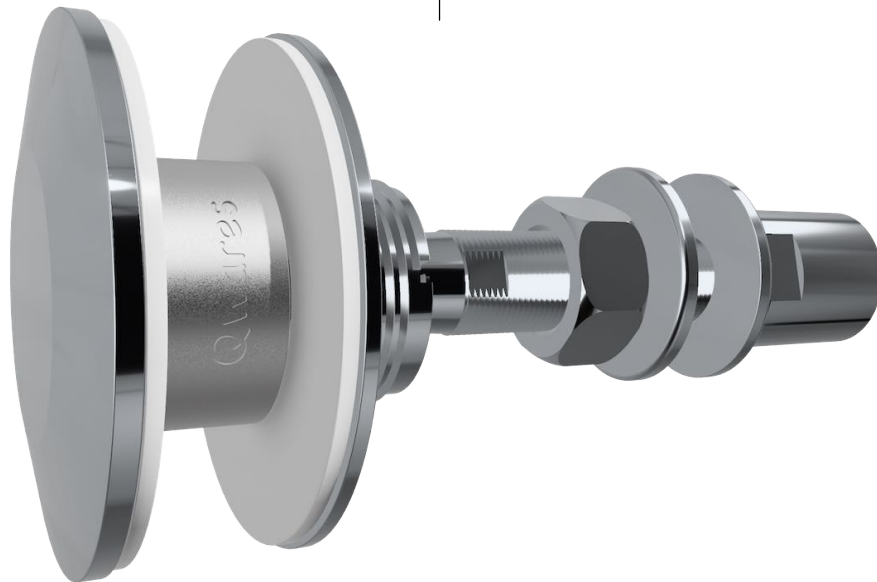

TITLE

Qwares R03 Ø69 Swivel Glass Attachment

Project

Glass Thickness

M16 Screw Length

FIRST ANGLE PROJECTION

MATERIAL

QTY