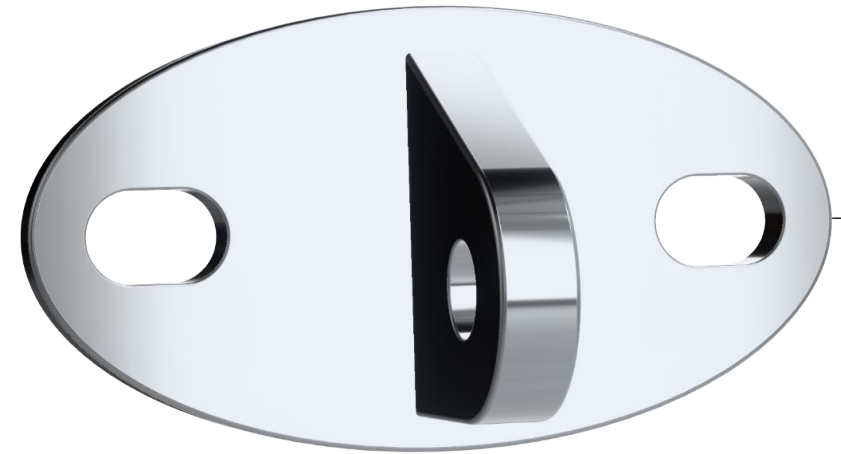

1

2

3

4

5

6

A

A

B

B

C

C

D

D

View more at
www.qwares.com/glass/canopy

Mail: info@qwares.com

TITLE		
stainless steel glass canopy brackets YP11		
LAST UPDATED	UNITS	SHEET
2022-09-22		
FIRST ANGLE PROJECTION	SCALE	SIZE
		A4

1

2

3

4

5

6