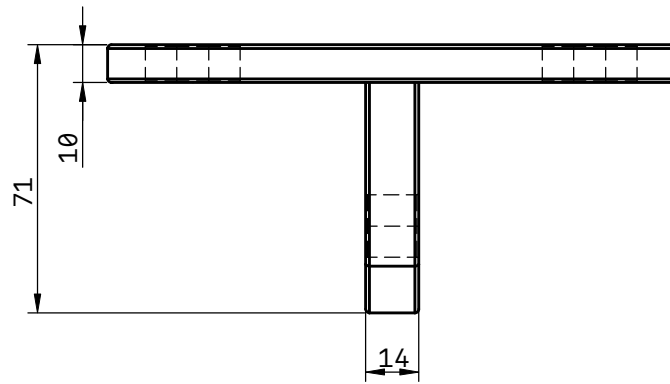

1

2

3

4

5

6

A

A

B

B

C

C

D

D

View more at
www.qwares.com/glass/canopy

Mail: info@qwares.com

TITLE		
stainless steel glass canopy brackets YP11		
LAST UPDATED	UNITS	SHEET
2022-09-22		
FIRST ANGLE PROJECTION	SCALE	SIZE
		A4

1

2

3

4

5

6