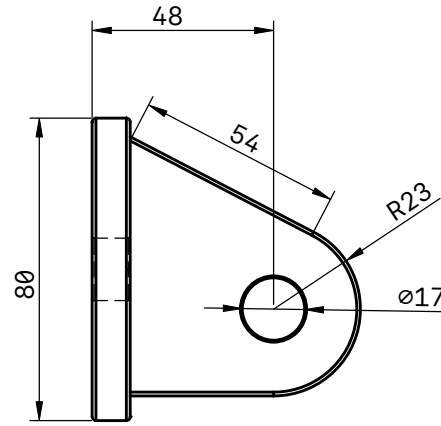

1

2

3

4

5

6

A

A

B

B

C

C

D

D

View more at
www.qwares.com/glass/canopy

Mail: info@qwares.com

TITLE		
stainless steel glass canopy brackets YP11		
LAST UPDATED	UNITS	SHEET
2022-09-22		
FIRST ANGLE PROJECTION	SCALE	SIZE
		A4

1

2

3

4

5

6