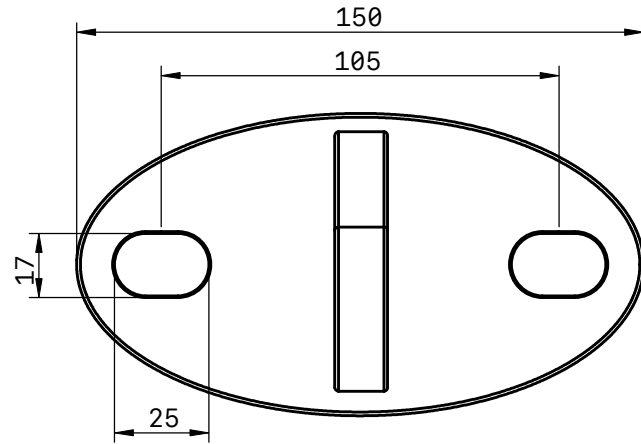

1

2

3

4

5

6

A

A

B

B

C

C

D

D

View more at
www.qwares.com/glass/canopy

Mail: info@qwares.com

TITLE		
stainless steel glass canopy brackets YP11		
LAST UPDATED	UNITS	SHEET
2022-09-22		
FIRST ANGLE PROJECTION	SCALE	SIZE
		A4

1

2

3

4

5

6