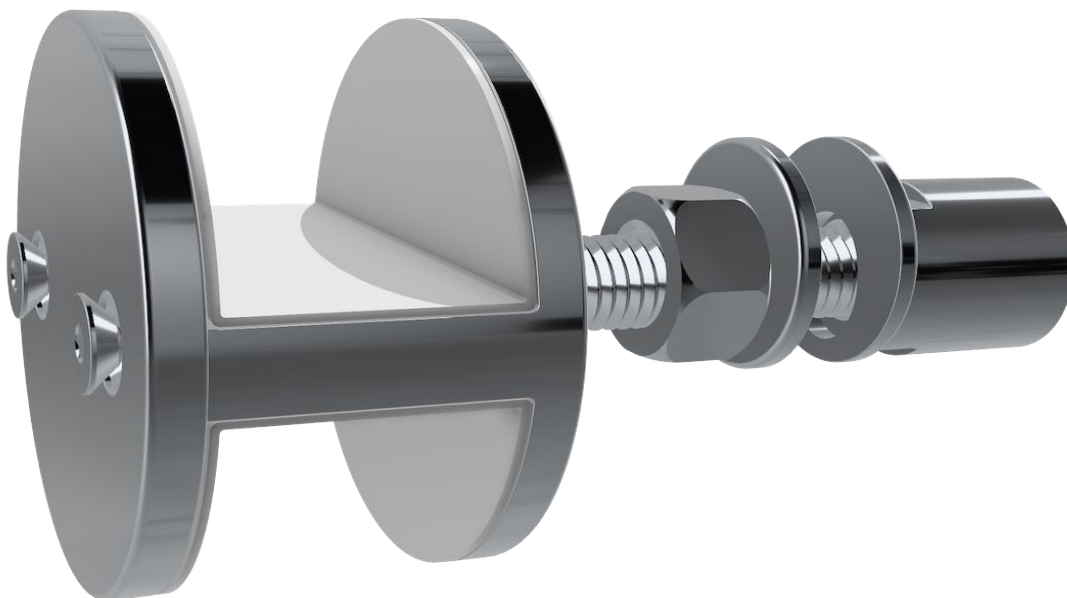

1

2

3

4

A

A

B

B

C

C

D

D

E

E

F

F

TITLE

Qwares C07 Spider Glass Clamp

Project

_____

Glass Thickness

_____ mm

M14 Screw Length

_____ mm

FIRST ANGLE PROJECTION

MATERIAL

SS316( )
SS304( )

QTY

_____ PCS

View more at
<https://qwares.com/glass/bolts/>

Email:
info@qwares.com

1

2

3

4