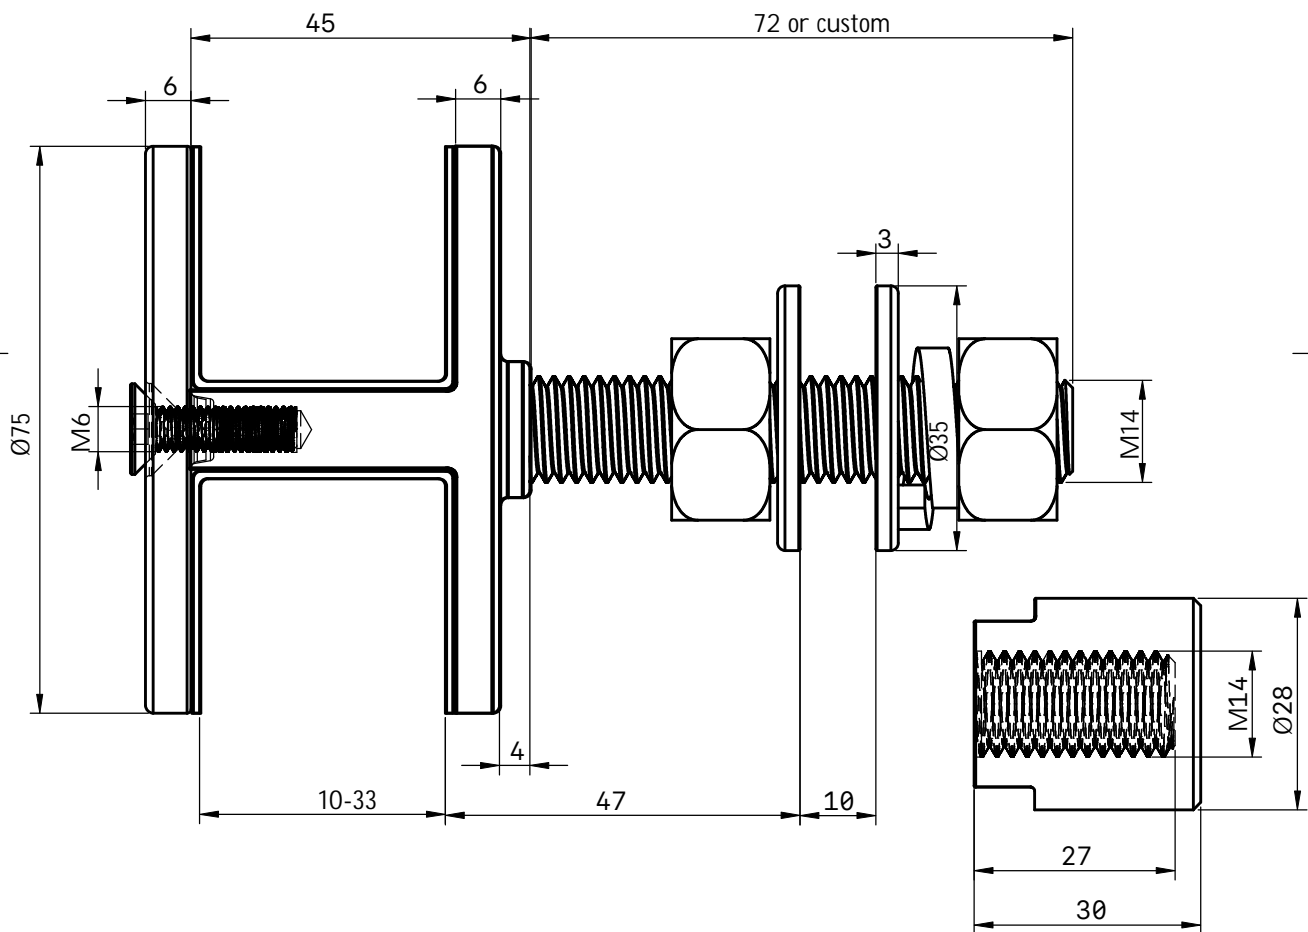

1

2

3

4

A

A

B

B

C

C

D

D

E

E

F

F

TITLE

Qwares C07 Spider Glass Clamp

Project

_____

Glass Thickness

_____ mm

M14 Screw Length

_____ mm

FIRST ANGLE PROJECTION

MATERIAL

SS316( )
SS304( )

QTY

_____ PCS

View more at
<https://qwares.com/glass/bolts/>

Email:
info@qwares.com

1

2

3

4